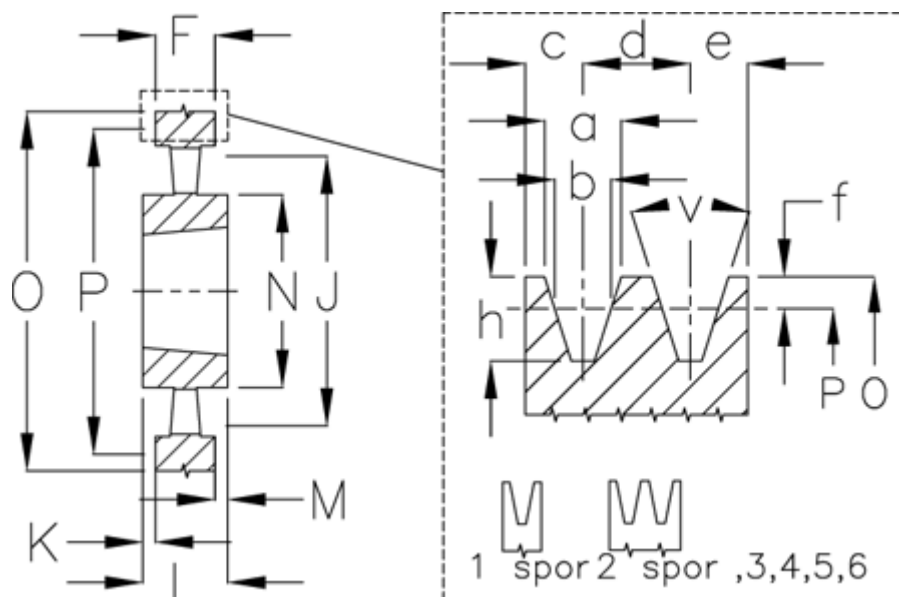

Article number: 604110040002

Description: V-belt pulley SPA 400/2 TL2517

Measures

a	= 12.7	For bush	= 2517	O	= 405.5
b	= 11.0	h	= 13.8	P	= 400
Bush ζ max	= 60	J	= 365	Type	= SPA
c	= 10.0	K	= -	v	= 38 grader
d	= 15.0	L	= 45		
e	= 10.0	m	= 10.0		
f	= 2.8	N	= 124		
F	= 35	Number of ribs	= 2		